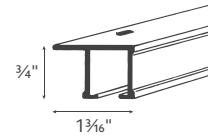

Architrac® Series 94004 Assembled Set

TRACK STYLE

DIMENSIONS

Track Overview

- Assembled sets includes all necessary components
- Low profile, baton draw rod (3/4")
- Heavy duty, wheeled (Ripplefold™) or ball bearing (pleated) carriers
- Cannot be curved or bent
- Ceiling mount only (Track pre-drilled 16" on center for direct ceiling mount)
- Fiberglass, steel or PVC baton attached to the lead master carrier is recommended for traversing the draperies.

Specifications

PROFILE	DESCRIPTION	MATERIAL	HEADING STYLE	MOUNT	DRAW	MAX. TRACK SET LENGTH (FT.)	MAX. FABRIC WEIGHT (LBS.)	LBS. PER FT.
	94004 Cubicle Hand/Baton Draw cannot be curved or bent	Extruded of 0.050" 6063T5 aluminum alloy powder coat paint	Pleated, Ripplefold™	Ceiling, Recessed	One-Way	16	64	4
					Two-Way	32	128	4