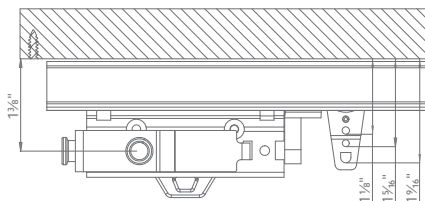

Architrac® Series 94004 Assembled Set

TRACK STYLE

DIMENSIONS

Track Overview

- Assembled sets includes all necessary components
- Low profile, baton draw rod (3/4")
- Heavy duty, wheeled (Ripplefold™) or ball bearing (pleated) carriers
- Cannot be curved or bent
- Ceiling mount only (Track pre-drilled 16" on center for direct ceiling mount)
- Fiberglass, steel or PVC baton attached to the lead master carrier is recommended for traversing the draperies.

Available Colors

White
94374025

Gray
94374090

Bronze
94374064

Black
94374059

Available Draw Types

Hand

Baton

Specifications

PROFILE	DESCRIPTION	MATERIAL	HEADING STYLE	MOUNT	DRAW	MAX. TRACK SET LENGTH (FT.)	MAX. FABRIC WEIGHT (LBS.)	LBS. PER FT.
	94004 Cubicle Hand/Baton Draw cannot be curved or bent	Extruded of 0.050" 6063T5 aluminum alloy powder coat paint	Pleated, Ripplefold™	Ceiling, Recessed	One-Way	16	64	4
					Two-Way	32	128	4

Installation

Install according to instructions.

CEILING MOUNT

SUPPORT SPACING

Pre-drilled holes are located every 16" on the track. Track is mounted directly to the ceiling through the holes using proper screw for mounting surface.

The maximum spacing allowed between track mounting points is 32".