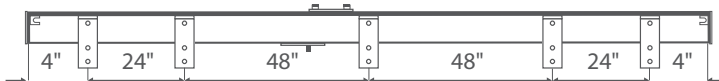

Architrac® K-Rail Assembled Set

TRACK STYLE

DIMENSIONS

Track Overview

- Assembled set includes all necessary components
- Versatile baton draw track adds a decorative element allowing for color coordination
- Compatible with every 1 3/8" finial
- Color coordinated to match with any finish
- Heavy duty, wheeled Ripplefold™ or ball bearing pleated carriers
- Wall or ceiling mount available
- Fiberglass, steel or PVC baton attached to the lead master carrier is recommended for traversing the draperies.
- Color coordinated endcaps available.

Maximum track lengths and maximum fabric weights do not apply to curved tracks. Send complete specifications to customer service for feasibility.

Bracket Spacing

Place bracket at each end, place next bracket a maximum of 24" from first, then place remaining brackets at 48" intervals over the remainder of the track. Spacing may need to be shortened for heavier draperies.