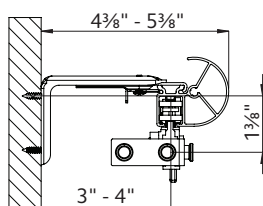

Specifications

PROFILE	DESCRIPTION	MATERIAL	HEADING STYLE	MOUNT	DRAW	MAX. TRACK SET LENGTH (FT.)	MAX. FABRIC WEIGHT (LBS.)	LBS. PER FT.
	84003 1 3/8" K-Rail Hand/Baton Draw	Extruded of 0.050" 6063T5 aluminum alloy powder coat paint	Pleated, Ripplefold™	Ceiling, Wall	One-Way	16	64	4
					Two-Way	16	64	4

Maximum track lengths and maximum fabric weights do not apply to curved tracks. Send complete specifications to customer service for feasibility.

Bracket Spacing

Place bracket at each end, place next bracket a maximum of 24" from first, then place remaining brackets at 48" intervals over the remainder of the track. Spacing may need to be shortened for heavier draperies.

Installation

Install according to instructions.

WALL MOUNT

CEILING MOUNT

Track Components

Wheeled Master Carriers

ITEM	PRODUCT NUMBER	NOTES
	Buttmaster Carriers Right 84211 Heading Style: Pleated, Ripplefold™ Color: 061 Zinc, 059 Black	Drapery panels butt together at center, no flat areas to overlap 
	Buttmaster Carriers Left 84212 Heading Style: Pleated, Ripplefold™ Color: 061 Zinc, 059 Black	
	Overlap Carriers Right 84203 Heading Style: Pleated, Ripplefold™ Color: 061 Zinc, 059 Black	Drapery panels overlap at center 
	Overlap Carriers Left 84204 Heading Style: Pleated, Ripplefold™ Color: 061 Zinc, 059 Black	
	Over the Top Carriers Right 84205 Heading Style: Pleated Color: 061 Zinc, 059 Black	
	Over the Top Carriers Left 84206 Heading Style: Pleated Color: 061 Zinc, 059 Black	
	Through Fabric Carriers Right 84207 Heading Style: Pleated Color: 061 Zinc, 059 Black	
	Through Fabric Carriers Left 84208 Heading Style: Pleated Color: 061 Zinc, 059 Black	