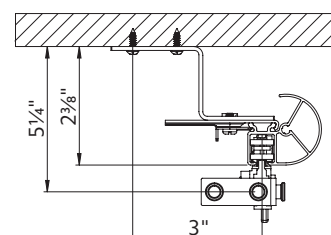

Specifications

PROFILE	DESCRIPTION	MATERIAL	HEADING STYLE	MOUNT	DRAW	MAX. TRACK SET LENGTH (FT.)	MAX. FABRIC WEIGHT (LBS.)	LBS. PER FT.
	84003 1 3/8" K-Rail Hand/Baton Draw	Extruded of 0.050" 6063T5 aluminum alloy powder coat paint	Pleated, Ripplefold™	Ceiling, Wall	One-Way	16	64	4
					Two-Way	16	64	4

Maximum track lengths and maximum fabric weights do not apply to curved tracks. Send complete specifications to customer service for feasibility.

Bracket Spacing

Place bracket at each end, place next bracket a maximum of 24" from first, then place remaining brackets at 48" intervals over the remainder of the track. Spacing may need to be shortened for heavier draperies.

Installation

Install according to instructions.

WALL MOUNT

CEILING MOUNT

Track Components

Wheeled Master Carriers

ITEM	PRODUCT NUMBER	NOTES
	Buttmaster Carriers Right 84211 Heading Style: Pleated, Ripplefold™ Color: 061 Zinc, 059 Black	Drapery panels butt together at center, no flat areas to overlap 
	Buttmaster Carriers Left 84212 Heading Style: Pleated, Ripplefold™ Color: 061 Zinc, 059 Black	
	Overlap Carriers Right 84203 Heading Style: Pleated, Ripplefold™ Color: 061 Zinc, 059 Black	Drapery panels overlap at center 
	Overlap Carriers Left 84204 Heading Style: Pleated, Ripplefold™ Color: 061 Zinc, 059 Black	
	Over the Top Carriers Right 84205 Heading Style: Pleated Color: 061 Zinc, 059 Black	
	Over the Top Carriers Left 84206 Heading Style: Pleated Color: 061 Zinc, 059 Black	
	Through Fabric Carriers Right 84207 Heading Style: Pleated Color: 061 Zinc, 059 Black	
	Through Fabric Carriers Left 84208 Heading Style: Pleated Color: 061 Zinc, 059 Black	